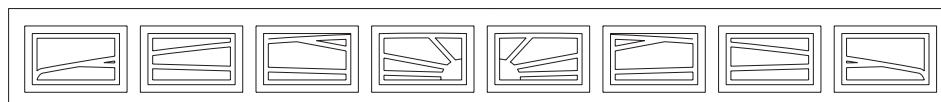

Sunburst 8, 8 fyllinger

GTS - GranTeck Stor Speil

Klemsikre 40 mm. isolerte leddheisporter i stål
Utvendig: Hvit RAL 9016 trestruktur overflate
Innvendig: Hvit RAL 9002 stucco overflate

HØYDER cm	Antall ledd	BREDDER cm								387,5/ 400	425/ 437,5	
		200	225/ 237,5	250/ 260/262,5	275	*287,5/300	312,5/325	337,5/350	*362,5/375			
192/194/196/198	4	17.329,-	17.821,-	18.291,-	18.828,-	20.025,-	20.907,-	23.968,-	25.554,-	26.571,-	27.582,-	
201/204/207/210/213	4	17.618,-	18.126,-	18.609,-	19.162,-	20.392,-	21.408,-	24.402,-	26.025,-	27.071,-	28.118,-	
216/220/223/226/229	4	18.117,-	18.627,-	19.109,-	19.663,-	20.897,-	21.896,-	24.782,-	26.416,-	27.461,-	28.506,-	
238/241/243/245	5	20.486,-	21.096,-	21.683,-	22.294,-	23.733,-	24.911,-	28.063,-	29.942,-	31.174,-	32.403,-	
248/250/253/256/260/263	5	22.531,-	23.145,-	23.733,-	24.370,-	25.868,-	27.098,-	29.054,-	31.000,-	32.271,-	33.544,-	
266/269/272/275/278/281	5	22.666,-	23.289,-	23.875,-	24.514,-	26.025,-	27.255,-	29.463,-	31.426,-	32.707,-	33.990,-	
285/288/290/292/295	6	25.437,-	26.134,-	26.806,-	27.528,-	29.695,-	30.617,-	32.836,-	35.035,-	36.489,-	37.945,-	
297/299/302/305	6	25.665,-	26.373,-	27.056,-	27.794,-	29.892,-	30.931,-	33.173,-	35.405,-	36.884,-	38.359,-	
309/312/315/318/321/324	6	27.245,-	27.970,-	28.675,-	29.428,-	31.220,-	32.660,-	34.966,-	37.271,-	39.000,-	40.556,-	
327/330/334/337	6	29.015,-	29.786,-	30.529,-	31.332,-	32.891,-	34.413,-	37.009,-	39.450,-	41.115,-	42.753,-	
341/344/346/348/351/355	7	30.785,-	31.597,-	32.383,-	33.236,-	34.563,-	36.167,-	39.051,-	41.622,-			
358/361/364/367	7	31.239,-	32.077,-	32.884,-	33.759,-	35.816,-	37.468,-	39.724,-	42.360,-			
Antall fyllinger i bredden		2	3			*3/4			*4/5	5		