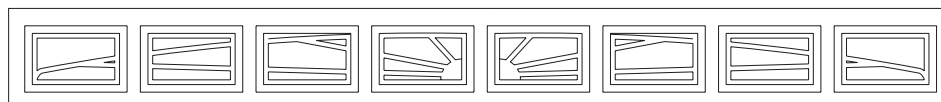

Sunburst 8, 8 fyllinger

GTS - GranTeck Stor Speil

Klemsikre 40 mm. isolerte leddheisporter i stål
Utvendig: Hvit RAL 9016 trestruktur overflate
Innvendig: Hvit RAL 9002 stucco overflate

HØYDER cm	Antall ledd	BREDDER cm										
		200	225/ 237,5	250/ 260/262,5	275	*287,5/300	312,5/325	337,5/350	*362,5/375	387,5/ 400	425/ 437,5	
192/194/196/198	4	16.824,-	17.302,-	17.758,-	18.280,-	19.442,-	20.298,-	23.270,-	24.810,-	25.797,-	26.779,-	
201/204/207/210/213	4	17.105,-	17.598,-	18.067,-	18.604,-	19.798,-	20.784,-	23.691,-	25.267,-	26.283,-	27.299,-	
216/220/223/226/229	4	17.589,-	18.084,-	18.552,-	19.090,-	20.288,-	21.258,-	24.060,-	25.647,-	26.661,-	27.676,-	
238/241/243/245	5	19.889,-	20.482,-	21.051,-	21.645,-	23.042,-	24.185,-	27.246,-	29.070,-	30.266,-	31.459,-	
248/250/253/256/260/263	5	21.875,-	22.471,-	23.042,-	23.660,-	25.115,-	26.309,-	28.208,-	30.097,-	31.331,-	32.567,-	
266/269/272/275/278/281	5	22.006,-	22.611,-	23.180,-	23.800,-	25.267,-	26.461,-	28.605,-	30.511,-	31.754,-	33.000,-	
285/288/290/292/295	6	24.696,-	25.373,-	26.025,-	26.726,-	28.830,-	29.725,-	31.880,-	34.015,-	35.426,-	36.840,-	
297/299/302/305	6	24.917,-	25.605,-	26.268,-	26.984,-	29.021,-	30.030,-	32.207,-	34.374,-	35.810,-	37.242,-	
309/312/315/318/321/324	6	26.451,-	27.155,-	27.840,-	28.571,-	30.311,-	31.709,-	33.948,-	36.185,-	37.864,-	39.375,-	
327/330/334/337	6	28.170,-	28.918,-	29.640,-	30.419,-	31.933,-	33.411,-	35.931,-	38.301,-	39.917,-	41.508,-	
341/344/346/348/351/355	7	29.888,-	30.677,-	31.440,-	32.268,-	33.556,-	35.114,-	37.914,-	40.410,-			
358/361/364/367	7	30.329,-	31.143,-	31.926,-	32.776,-	34.773,-	36.377,-	38.567,-	41.126,-			
Antall fyllinger i bredden		2	3			*3/4			*4/5	5		