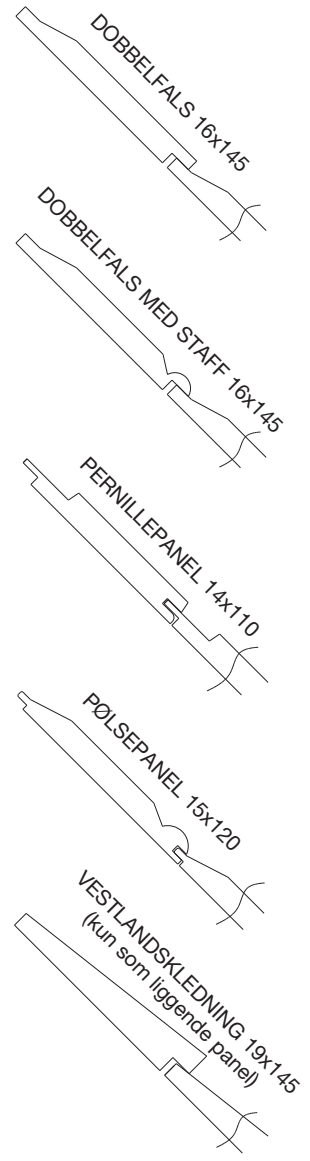

Leddheisporter i tre med panel/kledning

Alle porter er priset med SL 32 beslag, minimum 28 cm overhøyde + 4 cm til portåpner.

Torsjonsfjær med fjærbruddsikring i forkant, sammenhengende karmvinkel med tettelister langs sidekarmer og gummidempere i bunn. Se side 18 for beslag tilpasset andre overhøyder og nødvendig sideklaring.

Priser er uten lås. Tillegg for ekstrautstyr, se side 15.

Leddheisporter i tre med liggende panel

PANEL LAGES I GRAN
TRYKK-/VAKUUMIMPREGNERT

Bredde \ Høyde	Inntil 209 cm	210 - 244 cm	245 - 274 cm	275 - 305 cm	306 - 334 cm	335 - 366 cm
Inntil 260	19.578,-	22.236,-	24.617,-	28.491,-	31.208,-	35.036,-
261-275	20.269,-	23.137,-	25.680,-	29.685,-	32.535,-	36.480,-
276-300	21.638,-	24.595,-	27.595,-	31.436,-	34.366,-	38.559,-
301-325	23.040,-	26.099,-	29.825,-	33.249,-	36.366,-	40.620,-
326-350	25.651,-	28.811,-	32.017,-	36.741,-	40.745,-	45.218,-
351-375	27.358,-	30.654,-	34.095,-	38.922,-	43.029,-	47.681,-
376-400	29.184,-	32.511,-	36.659,-	41.077,-	45.550,-	50.393,-
401-425	30.983,-	34.221,-	38.488,-	43.096,-		
426-457	33.313,-	36.210,-	40.668,-	45.438,-		
458-487	35.417,-	38.878,-	42.837,-	47.783,-		
488-519	39.180,-	43.774,-	47.718,-			
520-549	41.363,-	46.011,-	50.279,-			

Tillegg for Sedar tre panel kr. 2.950,- pr. m²

Tillegg lås kr. 716,-

Leddheisporter i tre med fiskeben panel, enkel til 350 bredde - dobbel over 350 cm

Bredde \ Høyde	Inntil 209 cm	210 - 244 cm	245 - 274 cm	275 - 305 cm	306 - 334 cm	335 - 366 cm
Inntil 260	23.773,-	27.002,-	29.894,-	34.595,-	37.896,-	42.542,-
261-275	24.614,-	28.095,-	31.181,-	36.043,-	39.505,-	44.297,-
276-300	26.277,-	29.866,-	33.510,-	38.173,-	41.731,-	46.822,-
301-325	27.978,-	31.693,-	36.215,-	40.375,-	44.159,-	49.325,-
326-350	31.148,-	34.987,-	38.880,-	44.616,-	49.476,-	54.909,-
Dobbel fisk						
301-325	36.198,-	40.351,-	45.405,-	50.053,-	54.283,-	60.056,-
326-350	39.740,-	44.032,-	48.384,-	54.793,-	60.226,-	66.298,-
351-375	42.059,-	46.534,-	51.202,-	57.752,-	63.328,-	69.638,-
376-400	44.536,-	49.052,-	54.682,-	60.676,-	66.748,-	73.321,-
401-425	46.978,-	51.373,-	57.163,-	63.417,-		
426-457	50.143,-	54.073,-	60.123,-	66.595,-		
458-487	52.997,-	57.693,-	63.062,-	69.780,-		
488-519	58.103,-	64.333,-	69.688,-			
520-549	61.062,-	67.372,-	73.166,-			

Tillegg for Sedar tre panel kr. 2.950,- pr. m²

Tillegg lås kr. 716,-

Leddheisporter i tre med Pernillepanel og utenpåliggende labanker

Bredde \ Høyde	Inntil 209 cm	210 - 244 cm	245 - 274 cm	275 - 305 cm
Inntil 260	23.774,-	27.002,-	29.894,-	34.598,-
261-275	24.614,-	28.095,-	31.181,-	36.043,-
276-300	26.277,-	29.866,-	33.510,-	38.173,-
301-325	27.978,-	31.693,-	36.215,-	40.375,-
326-350	31.148,-	34.987,-	38.880,-	44.616,-
351-375	42.059,-	46.534,-	51.202,-	57.752,-
376-400	44.536,-	49.052,-	54.682,-	60.676,-
401-425	46.978,-	51.373,-	57.163,-	63.417,-
426-457	50.143,-	54.073,-	60.123,-	66.595,-
458-487	52.997,-	57.693,-	63.062,-	69.780,-
488-519	58.103,-	64.333,-	69.688,-	
520-549	61.062,-	67.372,-	73.165,-	

Tillegg for Sedar tre panel kr. 2.950,- pr. m²

Tillegg lås kr. 716,-

Matchende dører se side 16 (vippeporter)