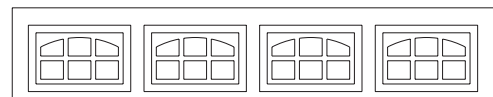

Stockton, 1-8 fyllinger