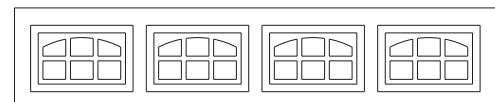

Gran-Teck Liten Speil dør, GTL Brekke 79/89/99 x høyde 199/209 cmkr 5.634,-

Gran-Teck Liten Speil dør, GTL Brekke 79/89/99 x høyde 189 cmkr 6.760,-

Tillegg for maling. Evt. tilleggsposter se side 7.

Gran-Teck Liten Speil dør

Dørene kan leveres med 1 eller flere vindusfelt i type Kryss, Ruter eller Stokton.

Rektangel, 1-8 fyllinger

Sherwood, 4 eller 8 fyllinger

Sunburst 4, 4 eller 8 fyllinger

Kryss, 1-8 fyllinger

Ruter, 1-8 fyllinger

HØYDER cm	Antall ledd	BREDDE cm							
		200	225/ 237,5	250/ 262,5/260	275	*287,5/300	312,5/325	337,5/350	*362,5/375
192/194/196/198	4	11.066,-	11.381,-	11.681,-	12.024,-	12.665,-	13.221,-	15.013,-	15.701,-
201/204/207/210/213	4	11.251,-	11.576,-	11.884,-	12.238,-	12.896,-	13.539,-	15.283,-	15.991,-
216/220/223/226/229	4	11.570,-	11.896,-	12.203,-	12.557,-	13.216,-	13.847,-	15.521,-	16.230,-
238/241/243/245	5	13.083,-	13.473,-	13.846,-	14.237,-	15.009,-	15.753,-	17.578,-	18.398,-
248/250/253/256/260/263	5	14.389,-	14.781,-	15.157,-	15.562,-	16.360,-	17.137,-	18.198,-	19.046,-
266/269/272/275/278/281	5	14.475,-	14.872,-	15.248,-	15.656,-	16.459,-	17.237,-	18.454,-	19.309,-
285/288/290/292/295	6	16.245,-	16.689,-	17.119,-	17.580,-	18.780,-	19.363,-	20.567,-	21.526,-
297/299/302/305	6	16.390,-	16.842,-	17.279,-	17.750,-	18.903,-	19.561,-	20.779,-	21.754,-
309/312/315/318/321/324	6	17.399,-	17.863,-	18.312,-	18.794,-	19.745,-	20.655,-	21.901,-	22.900,-
327/330/334/337	6	18.529,-	19.021,-	19.497,-	20.009,-	20.801,-	21.764,-	23.180,-	24.239,-
341/344/346/348/351/355	7	19.660,-	20.179,-	20.682,-	21.225,-	21.858,-	22.873,-	24.460,-	25.573,-
358/361/364/367	7	19.950,-	20.485,-	21.001,-	21.560,-	22.652,-	23.696,-	24.881,-	26.027,-
Antall fyllinger i bredden		2		3			*3/4		*4/5