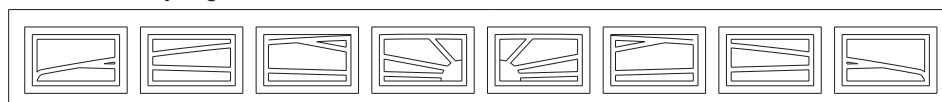

Sunburst 8, 8 fyllinger