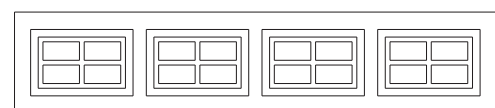

Dørene kan leveres med 1 eller flere vindusfelt i type Kryss, Ruter eller Stokton.

Rektangel, 1-8 fyllinger

Sherwood, 4 eller 8 fyllinger

Sunburst 4, 4 eller 8 fyllinger

Kryss, 1-8 fyllinger

Ruter, 1-8 fyllinger

HØYDER cm	Antall ledd	BREDDE cm							
		200	225/ 237,5	250/ 262,5/260	275	*287,5/300	312,5/325	337,5/350	*362,5/375
192/194/196/198	4	11.066,-	11.381,-	11.681,-	12.024,-	12.665,-	13.221,-	15.013,-	15.701,-
201/204/207/210/213	4	11.251,-	11.576,-	11.884,-	12.238,-	12.896,-	13.539,-	15.283,-	15.991,-
216/220/223/226/229	4	11.570,-	11.896,-	12.203,-	12.557,-	13.216,-	13.847,-	15.521,-	16.230,-
238/241/243/245	5	13.083,-	13.473,-	13.846,-	14.237,-	15.009,-	15.753,-	17.578,-	18.398,-
248/250/253/256/260/263	5	14.389,-	14.781,-	15.157,-	15.562,-	16.360,-	17.137,-	18.198,-	19.046,-
266/269/272/275/278/281	5	14.475,-	14.872,-	15.248,-	15.656,-	16.459,-	17.237,-	18.454,-	19.309,-
285/288/290/292/295	6	16.245,-	16.689,-	17.119,-	17.580,-	18.780,-	19.363,-	20.567,-	21.526,-
297/299/302/305	6	16.390,-	16.842,-	17.279,-	17.750,-	18.903,-	19.561,-	20.779,-	21.754,-
309/312/315/318/321/324	6	17.399,-	17.863,-	18.312,-	18.794,-	19.745,-	20.655,-	21.901,-	22.900,-
327/330/334/337	6	18.529,-	19.021,-	19.497,-	20.009,-	20.801,-	21.764,-	23.180,-	24.239,-
341/344/346/348/351/355	7	19.660,-	20.179,-	20.682,-	21.225,-	21.858,-	22.873,-	24.460,-	25.573,-
358/361/364/367	7	19.950,-	20.485,-	21.001,-	21.560,-	22.652,-	23.696,-	24.881,-	26.027,-
Antall fyllinger i bredden		2		3			*3/4		*4/5