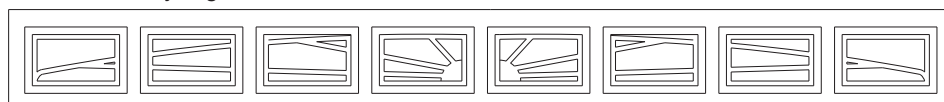

Sunburst 8, 8 fyllinger