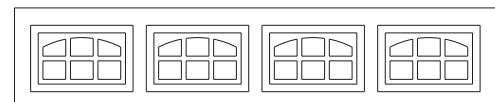

Gran-Teck Liten Speil dør, GTL Bredder 79/89/99 x høyde 199/209 cmkr 5.634,-

Gran-Teck Liten Speil dør, GTL Bredder 79/89/99 x høyde 189 cmkr 6.760,-

Tillegg for maling. Evt. tilleggsposter se side 7.

Gran-Teck Liten Speil dør

Dørene kan leveres med 1 eller flere vindusfelt i type Kryss, Ruter eller Stokton.

Rektangel, 1-8 fyllinger

Sherwood, 4 eller 8 fyllinger

Sunburst 4, 4 eller 8 fyllinger

Kryss, 1-8 fyllinger

Ruter, 1-8 fyllinger

HØYDER cm	Antall ledd	BREDDE cm							
		200	225/ 237,5	250/ 262,5/260	275	*287,5/300	312,5/325	337,5/350	*362,5/375
192/194/196/198	4	11.066,-	11.381,-	11.681,-	12.024,-	12.665,-	13.221,-	15.013,-	15.701,-
201/204/207/210/213	4	11.251,-	11.576,-	11.884,-	12.238,-	12.896,-	13.539,-	15.283,-	15.991,-
216/220/223/226/229	4	11.570,-	11.896,-	12.203,-	12.557,-	13.216,-	13.847,-	15.521,-	16.230,-
238/241/243/245	5	13.083,-	13.473,-	13.846,-	14.237,-	15.009,-	15.753,-	17.578,-	18.398,-
248/250/253/256/260/263	5	14.389,-	14.781,-	15.157,-	15.562,-	16.360,-	17.137,-	18.198,-	19.046,-
266/269/272/275/278/281	5	14.475,-	14.872,-	15.248,-	15.656,-	16.459,-	17.237,-	18.454,-	19.309,-
285/288/290/292/295	6	16.245,-	16.689,-	17.119,-	17.580,-	18.780,-	19.363,-	20.567,-	21.526,-
297/299/302/305	6	16.390,-	16.842,-	17.279,-	17.750,-	18.903,-	19.561,-	20.779,-	21.754,-
309/312/315/318/321/324	6	17.399,-	17.863,-	18.312,-	18.794,-	19.745,-	20.655,-	21.901,-	22.900,-
327/330/334/337	6	18.529,-	19.021,-	19.497,-	20.009,-	20.801,-	21.764,-	23.180,-	24.239,-
341/344/346/348/351/355	7	19.660,-	20.179,-	20.682,-	21.225,-	21.858,-	22.873,-	24.460,-	25.573,-
358/361/364/367	7	19.950,-	20.485,-	21.001,-	21.560,-	22.652,-	23.696,-	24.881,-	26.027,-
Antall fyllinger i bredden		2		3			*3/4		*4/5