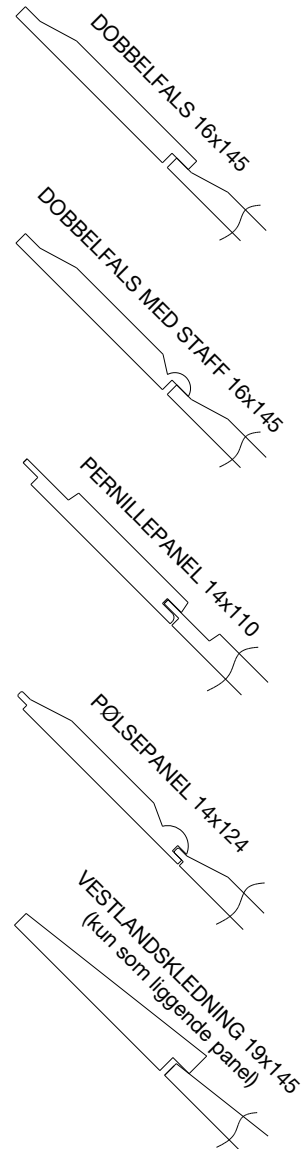

Leddheisporter i tre med panel/kledning

Alle porter er priset med SL 32 beslag, minimum 28 cm overhøyde + 4 cm til portåpner.

Torsjonsfjær med fjærbruddsikring i forkant, sammenhengende karmvinkel med tettelister langs sidekarmer og gummidempere i bunn. Se side 18 for beslag tilpasset andre overhøyder og nødvendig sideklaring.

Priser er uten lås. Tillegg for ekstrautstyr, se side 15.

Leddheisporter i tre med liggende panel

PANEL LAGES I GRAN
TRYKK-/VAKUUMIMPREGNERT

Bredde \ Høyde	Inntil 209 cm	210 - 244 cm	245 - 274 cm	275 - 305 cm	306 - 334 cm	335 - 366 cm
Inntil 260 cm	17.114,-	19.437,-	21.518,-	24.904,-	27.280,-	30.625,-
261-275 cm	17.717,-	20.224,-	22.447,-	25.948,-	28.439,-	31.888,-
276-300 cm	18.914,-	21.498,-	24.122,-	27.479,-	30.040,-	33.705,-
301-325 cm	20.139,-	22.814,-	26.071,-	29.063,-	31.788,-	35.507,-
326-350 cm	22.421,-	25.185,-	27.987,-	32.116,-	35.616,-	39.526,-
351-375 cm	23.914,-	26.795,-	29.803,-	34.022,-	37.612,-	41.679,-
376-400 cm	25.510,-	28.419,-	32.044,-	35.906,-	39.816,-	44.050,-
401-425 cm	27.083,-	29.913,-	33.643,-	37.671,-		
426-457 cm	29.119,-	31.651,-	35.548,-	39.717,-		
458-487 cm	30.959,-	33.985,-	37.444,-	41.768,-		
488-519 cm	34.248,-	38.263,-	41.712,-			
520-549 cm	36.156,-	40.218,-	43.950,-			

Tillegg for Sedar tre panel kr. 1.240,- pr. m²

Tillegg lås kr. 688,-

Leddheisporter i tre med fiskeben panel, enkel til 350 bredde - dobbel over 350 cm

Bredde \ Høyde	Inntil 209 cm	210 - 244 cm	245 - 274 cm	275 - 305 cm	306 - 334 cm	335 - 366 cm
Enkel fiskeben:						
Inntil 260 cm	20.780,-	23.602,-	26.130,-	30.240,-	33.125,-	37.187,-
261-275 cm	21.515,-	24.558,-	27.256,-	31.506,-	34.532,-	38.720,-
276-300 cm	22.968,-	26.106,-	29.291,-	33.368,-	36.477,-	40.928,-
301-325 cm	24.456,-	27.703,-	31.656,-	35.292,-	38.601,-	43.116,-
326-350 cm	27.226,-	30.582,-	33.986,-	38.999,-	43.248,-	47.997,-
Dobbel fiskeben:						
301-325 cm	31.642,-	35.272,-	39.689,-	43.752,-	47.450,-	52.496,-
326-350 cm	34.738,-	38.489,-	42.293,-	47.896,-	52.645,-	57.952,-
351-375 cm	36.764,-	40.676,-	44.757,-	50.482,-	55.356,-	60.872,-
376-400 cm	38.930,-	42.877,-	47.798,-	53.037,-	58.346,-	64.091,-
401-425 cm	41.064,-	44.906,-	49.967,-	55.434,-		
426-457 cm	43.830,-	47.266,-	52.555,-	58.212,-		
458-487 cm	46.326,-	50.430,-	55.124,-	60.996,-		
488-519 cm	50.788,-	56.235,-	60.916,-			
520-549 cm	53.375,-	58.891,-	63.956,-			

Tillegg for Sedar tre panel kr. 1.240,- pr. m²

Tillegg lås kr. 688,-

Leddheisporter i tre med Pernillepanel og utenpåliggende labanker

Bredde \ Høyde	Inntil 209 cm	210 - 244 cm	245 - 274 cm	275 - 305 cm
Inntill 260	20.782,-	23.602,-	26.130,-	30.242,-
261-275 cm	21.515,-	24.558,-	27.256,-	31.506,-
276-300 cm	22.968,-	26.106,-	29.291,-	33.368,-
301-325 cm	24.456,-	27.703,-	31.656,-	35.292,-
326-350 cm	27.226,-	30.582,-	33.986,-	38.999,-
351-375 cm	36.764,-	40.676,-	44.757,-	50.482,-
376-400 cm	38.930,-	42.877,-	47.798,-	53.037,-
401-425 cm	41.064,-	44.906,-	49.967,-	55.434,-
426-457 cm	43.830,-	47.266,-	52.555,-	58.212,-
458-487 cm	46.326,-	50.430,-	55.124,-	60.996,-
488-519 cm	50.788,-	56.235,-	60.916,-	
520-549 cm	53.375,-	58.891,-	63.956,-	

Tillegg for Sedar tre panel kr. 1.240,- pr. m²

Tillegg lås kr. 688,-

Matchende dører se side 16 (vippeporter)