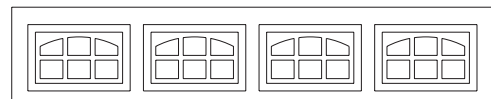

Stockton, 1-8 fyllinger