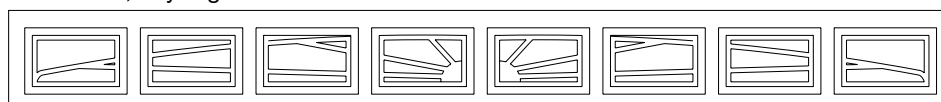

Sunburst 8, 8 fyllinger